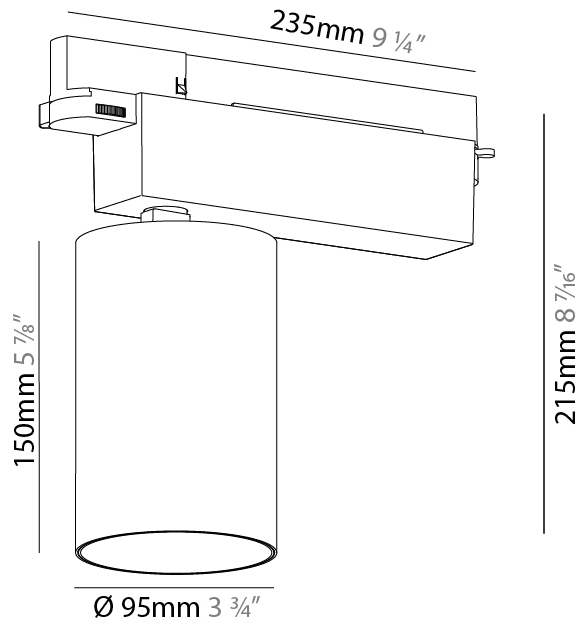

GENERAL

Series: Centriq
Subseries: Centriq 95
Brand: Prolicht
Division: Architectural
Mounting Type: Track
Mounting Location: Ceiling
Subcategory: Spots

PHYSICAL

Shape: Cylinder
Diameter (mm): 95
Diameter (in): 3 3/4
Length (mm): 235
Length (in): 9 1/4
Height (mm): 150
Height (in): 5 7/8
Light Distribution: Adjustable / Direct
Weight (kg): 1.495
Weight (lbs): 3.3
Fixture Finish: SSR / BKV / CWI / CRY / HAB / LAG / UFT / ITA / RUA / RUR / MIC / FTG / MYG / TWT / LOD / PUS / FRO / FUP / KIA / POP / BLS / SPG / MEY / GOH / GUM / CHC / COM / ABZ / JAG / OBR / MOS / ROR
Fixture Material: Aluminum

ELECTRICAL

Lamp Type: LED (Zhaga Standard)
Input Wattage (W): 34
Total Output Wattage (W): 30.9
Dimming: Tri-Mode (Non-Dimming and Phase Dimming (120Vac only) and 0-10V Dimming)
Driver Included: Yes
Driver Location: Integrated
Driver Type: Constant Current - Universal
Driver Class: Class 2
Input Voltage (V): 120 - 277
Constant Current (MA): 900

LED

Number of LEDs: 1
Color Temperature (°K): 2700 / 3000 / 3500 / 4000
Max. Delivered Lumen (lm): 2710 / 2893 / 2974 / 3035
Nominal Lumen (lm): 3928 / 4193 / 4310 / 4398
CRI: >90 CRI
Lamp Life (hrs): 50000
Upon Request: Special Color Temperature Special Led

OPTICAL

Reflector: 18 / 26 / 40
Adjustability: Rotational 340°; Tilt 90°
Upon Request: Special Beam Angles

RATINGS AND CERTIFICATIONS

Certified By: Certified for North American Standards
IP rating: IP20